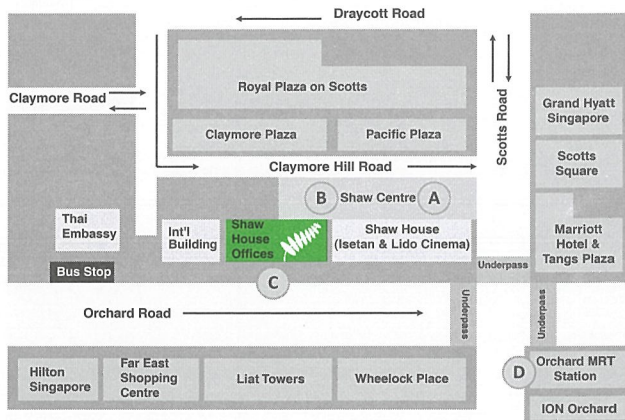

MAGNETIC RESONANCE IMAGING (MRI)

No preparation is needed. Kindly inform us if you are claustrophobic.

NOTE: Shaw House (8th Level) links to Shaw Centre (8th Level).

A: By Taxi : Alight at Shaw Centre. Take the lift to 8th level.

B: By Car : Drive up to Shaw Centre 8th level. Follow the signs to AsiaMedic rear entrance.

C: By Foot : Enter via Shaw House lobby entrance along Orchard Road. Take the lift to 8th level.

D: By MRT : Nearest MRT – Orchard station.